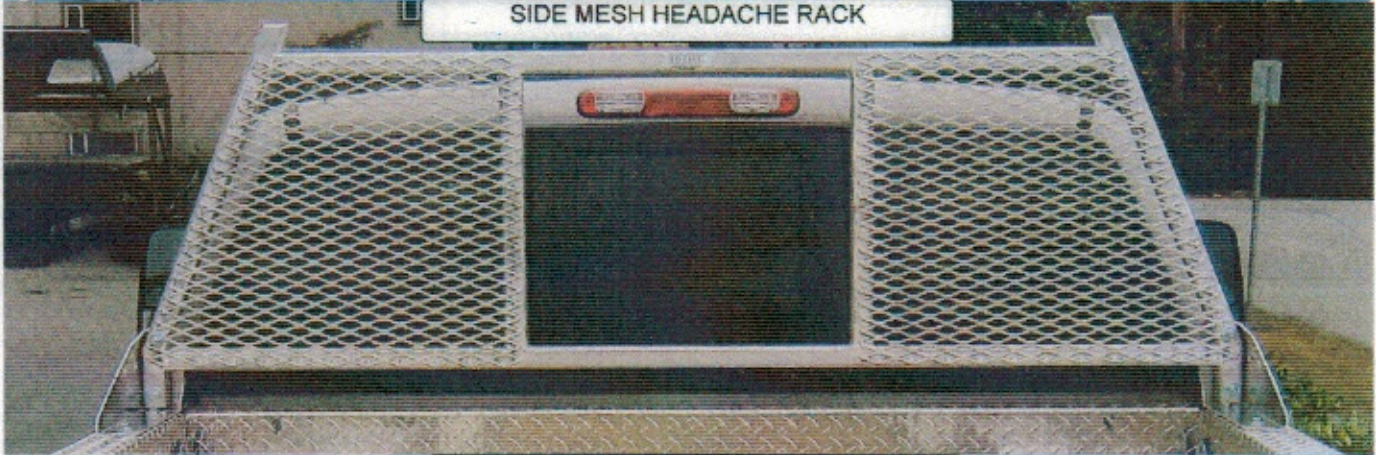

SIDE MESH HEADACHE RACK