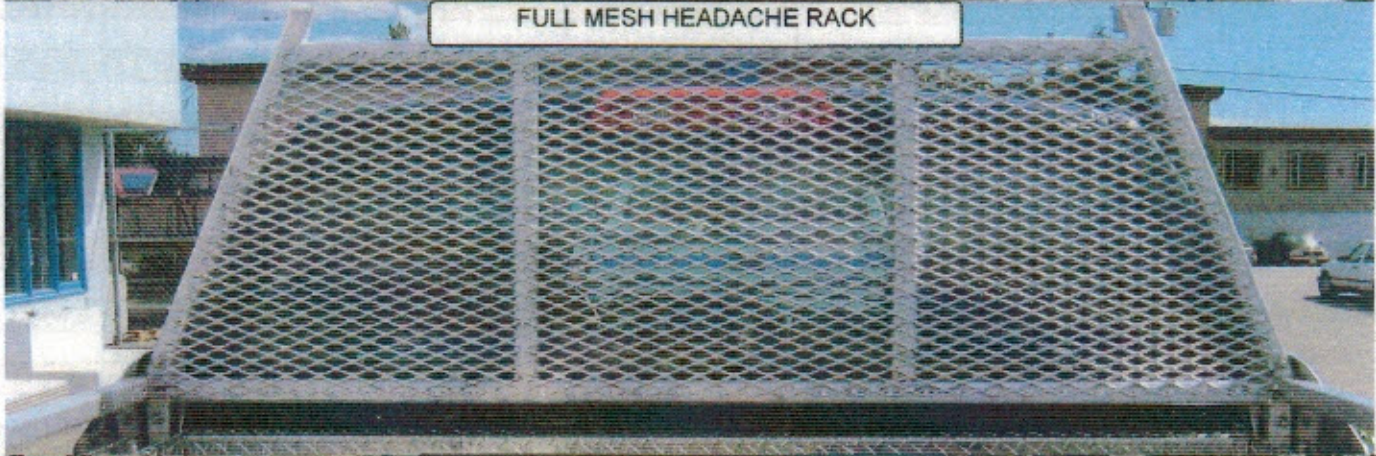

FULL MESH HEADACHE RACK