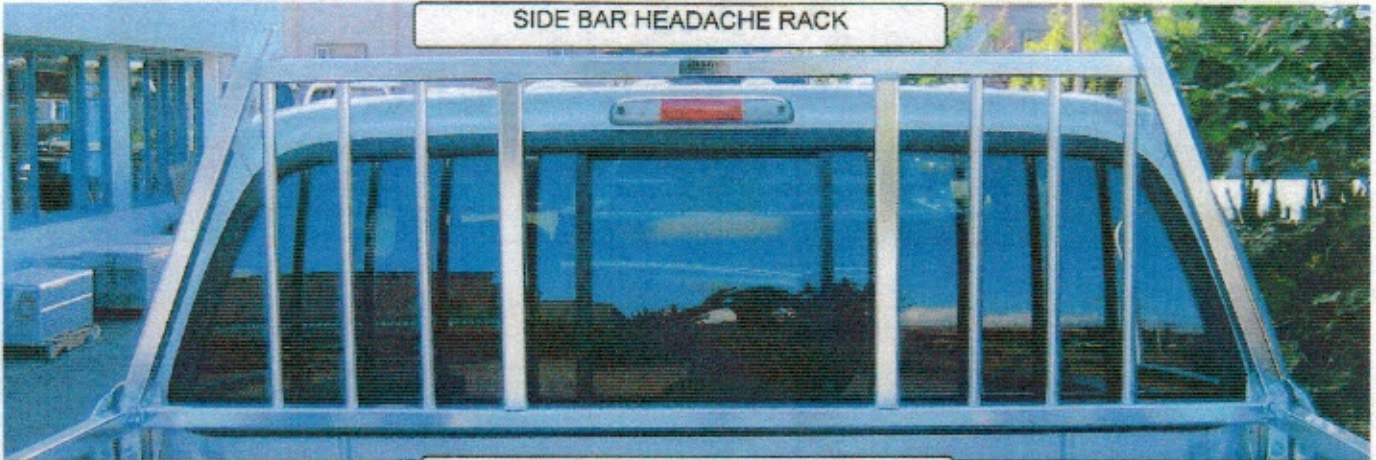

HEADACHE RACK STYLES

Hi-Lite Truck Accessories Ltd., Surrey B.C. Canada PH# 604-534-3838 FAX# 604-534-7914

SIDE BAR HEADACHE RACK