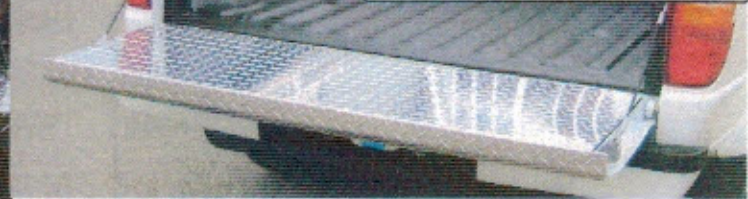

C/P TAILGATE COVER

OPTIONAL "D"RINGS
ZINC(HH6530) SS(HH6531)

* ALL CHECKERPLATE ITEMS MADE WITH 1/8" ALUMINUM CHECKER PLATE
** ALUMINUM LINER CONSISTS OF (2) SIDES WITH FENDERS (1) TAILGATE COVER & (1) FRONT COVER
RUBBER FLOOR MUST BE PURCHASED SEPARATELY
*** RUBBER MATS ARE 1/2" THICK (approx) MFG BY NORTH WEST RUBBER

VEHICLE	ALUMINUM LINER	RUBBER BED MAT	BOX CAPS	FRONT CAP	FRONT COVER(S)	TAILGATE COVER	TAILGATE CAP
DODGE							
72-93 DODGE P/U							
LWB inc. DUALY	HL10007	CUSTOM	HB10107	HF10207	HF10307	HT10407	HT10507
SWB	HL10008	CUSTOM	HB10108	HF10207	HF10307	HT10407	HT10507
94-01 DODGE P/U & 02 DODGE H/D							
LWB inc. DUALY	HL10046	TM246	HB10146	HF10246	HF10346	HT10446	HT10546
SWB	HL10047	TM247	HB10147	HF10246	HF10346	HT10446	HT10546
02 DODGE 1500 P/U (5)							
LWB	HL10073	TM273	HB10173	HF10273	HF10373	HT10473(U)(5)	HT10573
SWB	HL10074	TM274	HB10174	HF10273	HF10373	HT10473(U)(5)	HT10573
03-08 DODGE P/U (5)							
LWB inc. DUALY	HL10073	TM273	HB10173	HF10273	HF10373	HT10473(U)(5)	HT10573
SWB	HL10074	TM274	HB10174	HF10273	HF10373	HT10473(U)(5)	HT10573
09-** DODGE 2500/3500 P/U							
LWB inc. DUALY	HL10073	TM273	HB10173	HF10273	HF10373	HT10473(U)(5)	HT10573
SWB	HL10074	TM274	HB10174	HF10273	HF10373	HT10473(U)(5)	HT10573
09-** DODGE 1500 P/U							
LWB	HL100-137	TBA	HB101-137	HF10277	TBA	HT104-137U	N/A
SWB	HL100-138	TBA	HB101-138	HF10277	TBA	HT104-137U	N/A
MINI BOX	HL100-140	TBA	HB101-140	HF10277	TBA	HT104-137U	N/A
87-96 DAKOTA P/U							
LWB	HL10017	TM217	HB10117	HF10217	HF10317	HT10417	HT10517
SWB	HL10018	TM118	HB10118	HF10217	HF10317	HT10417	HT10517
97-04 DAKOTA P/U							
LWB	N/A	N/A	HB10161	HF10261	N/A	HT10461	HT10561
SWB	HL10062	TM118	HB10162	HF10261	HF10361	HT10461	HT10561
05-08 DAKOTA P/U							
LWB	N/A	N/A	N/A	HF10285	N/A	HT10485	HT10585
SWB	N/A	TM186	HB10186	HF10285	N/A	HT10485	HT10585
MINI BOX	N/A	TM188	HB10188	HF10285	N/A	HT10485	HT10585