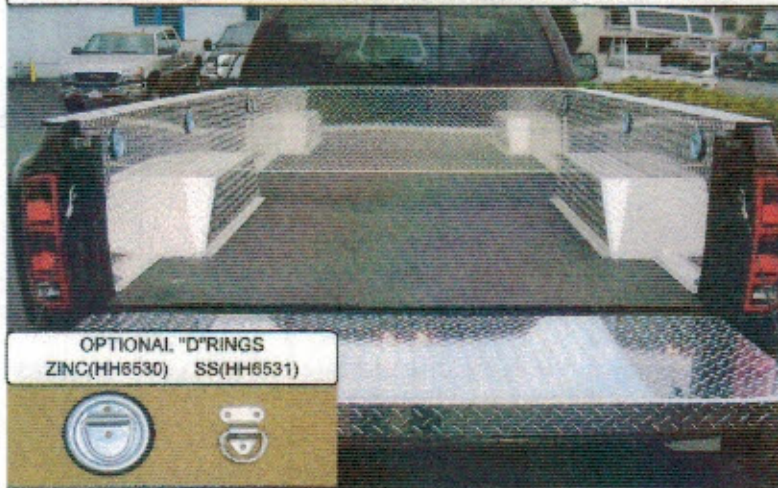

BOX PROTECTION APPLICATION SHEET

Hi-Lite Truck Accessories Ltd., Surrey B.C. Canada PH# 604-534-3838 FAX# 604-534-7914

ALUMINUM LINER W/RUBBER MAT & OPTIONAL ZINC "D"RINGS

C/P BOX CAPS

C/P TAILGATE COVER

OPTIONAL "D"RINGS
ZINC(HH6530) SS(HH6531)

* ALL CHECKERPLATE ITEMS MADE WITH 1/8" ALUMINUM CHECKER PLATE
 ** ALUMINUM LINER CONSISTS OF (2) SIDES WITH FENDERS (1) TAILGATE COVER & (1) FRONT COVER
 RUBBER FLOOR MUST BE PURCHASED SEPARATELY
 *** RUBBER MATS ARE 1/2" THICK (approx) MFG BY NORTH WEST RUBBER