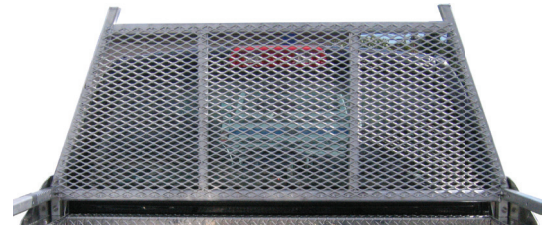

# CAB GUARDS

**SIDE BAR CAB GUARD**

**FULL BAR CAB GUARD  
W/OPTIONAL TOOL BOX FOOT & LIGHT POCKETS**

**FULL MESH CAB GUARD**

**STANDARD MOUNT FOOT**

**TOOL BOX MOUNT FOOT**

- MADE FROM 1 1/2" SQUARE ANODIZED ALUMINUM TUBE, 1/8" THICK
- PART NUMBERS FOLLOWED BY AN "N" INDICATE IT IS MADE FROM NON-ANODIZED MATERIAL
- TO ADD LIGHT POCKETS TO A CAB GUARD, ADD "LP" TO THE PART NUMBER
- MOUNT FOOT PURCHASED SEPARATELY